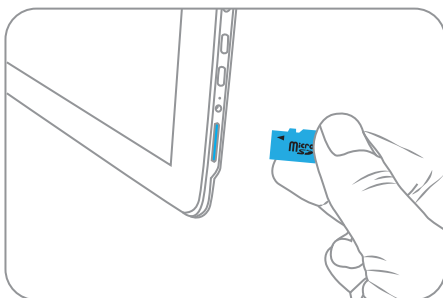

## Song Pack Installation Guide

1

Insert the micro SD card into the SD Slot on the side of the portable workstation.

©2015 Flint Rehabilitation Devices LLC

Flint  
Rehabilitation Devices

## Song Pack Installation Guide

2

Songs from the SD card will now appear in the songlist in the game options screen. Session mode will play songs from SD card first.

©2015 Flint Rehabilitation Devices LLC